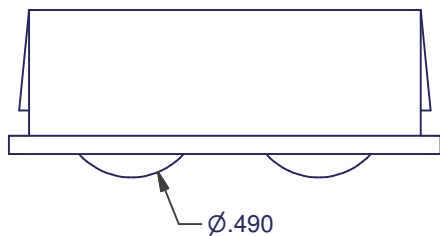

# WINDOW ROLLERS

**23-1000**

AMESBURY ITEM #	REFERENCE ITEM #	MATERIAL		
		HOUSING	ROLLER	AXLE
400146	23-1000	NYLON	CELCON	STAINLESS STEEL

**26-1000**

AMESBURY ITEM #	REFERENCE ITEM #	MATERIAL		
		HOUSING	ROLLER	AXLE
400340	26-1000	NYLON NATURAL	CELCON	STAINLESS STEEL

DIMENSIONS ARE FOR REFERENCE ONLY AND ARE IN INCHES UNLESS OTHERWISE NOTED.  
CONTACT OUR ENGINEERING DEPARTMENT WITH SPECIFIC APPLICATION QUESTIONS OR REQUIREMENTS.  
NOT ALL COMBINATIONS LISTED ARE CURRENTLY STOCKED, EXTRA LEAD TIME MAY BE REQUIRED.