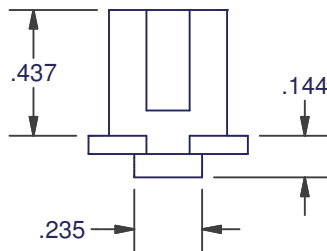

# WINDOW ROLLERS

**23-1000**

AMESBURY ITEM #	REFERENCE ITEM #	MATERIAL		
		HOUSING	ROLLER	AXLE
400146	23-1000	NYLON	CELCON	STAINLESS STEEL

**26-1000**

AMESBURY ITEM #	REFERENCE ITEM #	MATERIAL		
		HOUSING	ROLLER	AXLE
400340	26-1000	NYLON NATURAL	CELCON	STAINLESS STEEL

DIMENSIONS ARE FOR REFERENCE ONLY AND ARE IN INCHES UNLESS OTHERWISE NOTED.  
CONTACT OUR ENGINEERING DEPARTMENT WITH SPECIFIC APPLICATION QUESTIONS OR REQUIREMENTS.  
NOT ALL COMBINATIONS LISTED ARE CURRENTLY STOCKED, EXTRA LEAD TIME MAY BE REQUIRED.