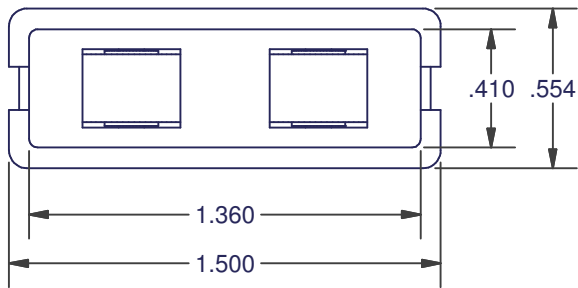

# WINDOW ROLLERS

**23-1000**

AMESBURY ITEM #	REFERENCE ITEM #	MATERIAL		
		HOUSING	ROLLER	AXLE
400146	23-1000	NYLON	CELCON	STAINLESS STEEL

**26-1000**

AMESBURY ITEM #	REFERENCE ITEM #	MATERIAL		
		HOUSING	ROLLER	AXLE
400340	26-1000	NYLON NATURAL	CELCON	STAINLESS STEEL

DIMENSIONS ARE FOR REFERENCE ONLY AND ARE IN INCHES UNLESS OTHERWISE NOTED.  
CONTACT OUR ENGINEERING DEPARTMENT WITH SPECIFIC APPLICATION QUESTIONS OR REQUIREMENTS.  
NOT ALL COMBINATIONS LISTED ARE CURRENTLY STOCKED, EXTRA LEAD TIME MAY BE REQUIRED.