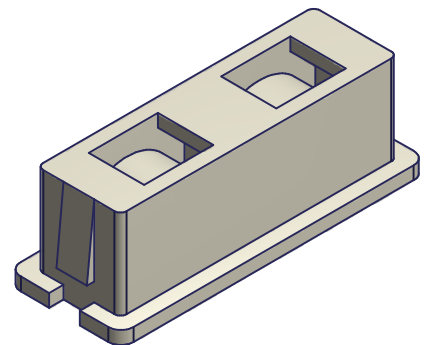

# WINDOW ROLLERS

**23-1000**

AMESBURY ITEM #	REFERENCE ITEM #	MATERIAL		
		HOUSING	ROLLER	AXLE
400146	23-1000	NYLON	CELCON	STAINLESS STEEL

**26-1000**

AMESBURY ITEM #	REFERENCE ITEM #	MATERIAL		
		HOUSING	ROLLER	AXLE
400340	26-1000	NYLON NATURAL	CELCON	STAINLESS STEEL

DIMENSIONS ARE FOR REFERENCE ONLY AND ARE IN INCHES UNLESS OTHERWISE NOTED.  
CONTACT OUR ENGINEERING DEPARTMENT WITH SPECIFIC APPLICATION QUESTIONS OR REQUIREMENTS.  
NOT ALL COMBINATIONS LISTED ARE CURRENTLY STOCKED, EXTRA LEAD TIME MAY BE REQUIRED.