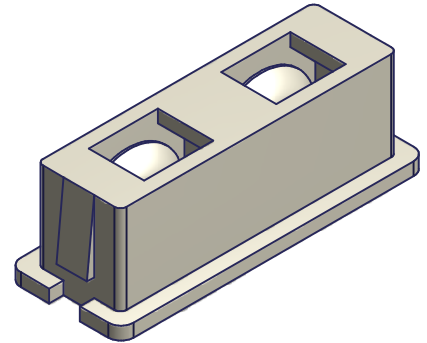

# WINDOW ROLLERS

**23-1000**

AMESBURY ITEM #	REFERENCE ITEM #	MATERIAL		
		HOUSING	ROLLER	AXLE
400146	23-1000	NYLON	CELCON	STAINLESS STEEL

**26-1000**

AMESBURY ITEM #	REFERENCE ITEM #	MATERIAL		
		HOUSING	ROLLER	AXLE
400340	26-1000	NYLON NATURAL	CELCON	STAINLESS STEEL

DIMENSIONS ARE FOR REFERENCE ONLY AND ARE IN INCHES UNLESS OTHERWISE NOTED.  
CONTACT OUR ENGINEERING DEPARTMENT WITH SPECIFIC APPLICATION QUESTIONS OR REQUIREMENTS.  
NOT ALL COMBINATIONS LISTED ARE CURRENTLY STOCKED, EXTRA LEAD TIME MAY BE REQUIRED.