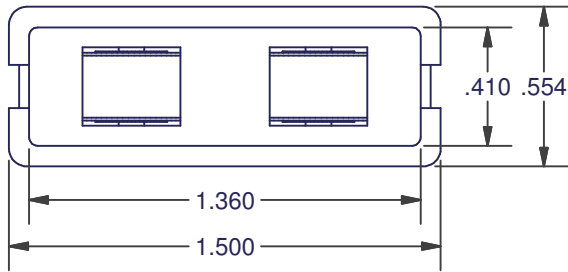

# WINDOW ROLLERS

**23-1000**

AMESBURY ITEM #	REFERENCE ITEM #	MATERIAL		
		HOUSING	ROLLER	AXLE
400146	23-1000	NYLON	CELCON	STAINLESS STEEL

**26-1000**

AMESBURY ITEM #	REFERENCE ITEM #	MATERIAL		
		HOUSING	ROLLER	AXLE
400340	26-1000	NYLON NATURAL	CELCON	STAINLESS STEEL

DIMENSIONS ARE FOR REFERENCE ONLY AND ARE IN INCHES UNLESS OTHERWISE NOTED.  
CONTACT OUR ENGINEERING DEPARTMENT WITH SPECIFIC APPLICATION QUESTIONS OR REQUIREMENTS.  
NOT ALL COMBINATIONS LISTED ARE CURRENTLY STOCKED, EXTRA LEAD TIME MAY BE REQUIRED.