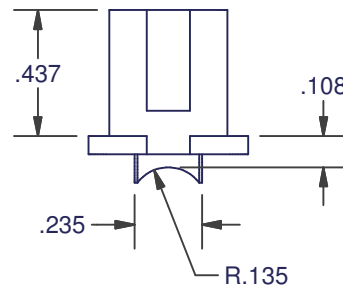

# WINDOW ROLLERS

**23-1000**

AMESBURY ITEM #	REFERENCE ITEM #	MATERIAL		
		HOUSING	ROLLER	AXLE
400146	23-1000	NYLON	CELCON	STAINLESS STEEL

**26-1000**

AMESBURY ITEM #	REFERENCE ITEM #	MATERIAL		
		HOUSING	ROLLER	AXLE
400340	26-1000	NYLON NATURAL	CELCON	STAINLESS STEEL

DIMENSIONS ARE FOR REFERENCE ONLY AND ARE IN INCHES UNLESS OTHERWISE NOTED.  
CONTACT OUR ENGINEERING DEPARTMENT WITH SPECIFIC APPLICATION QUESTIONS OR REQUIREMENTS.  
NOT ALL COMBINATIONS LISTED ARE CURRENTLY STOCKED, EXTRA LEAD TIME MAY BE REQUIRED.