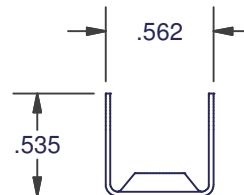

TILT BALANCE B&T

777 SERIES

- STANDARD LACED
- UP TO 45 LBS. SASH WEIGHT FULL TRAVEL
- AAMA 902-07 CERTIFIED

DIMENSIONS ARE FOR REFERENCE ONLY AND ARE IN INCHES UNLESS OTHERWISE NOTED.
CONTACT OUR ENGINEERING DEPARTMENT WITH SPECIFIC APPLICATION QUESTIONS OR REQUIREMENTS.
NOT ALL COMBINATIONS LISTED ARE CURRENTLY STOCKED, EXTRA LEAD TIME MAY BE REQUIRED.