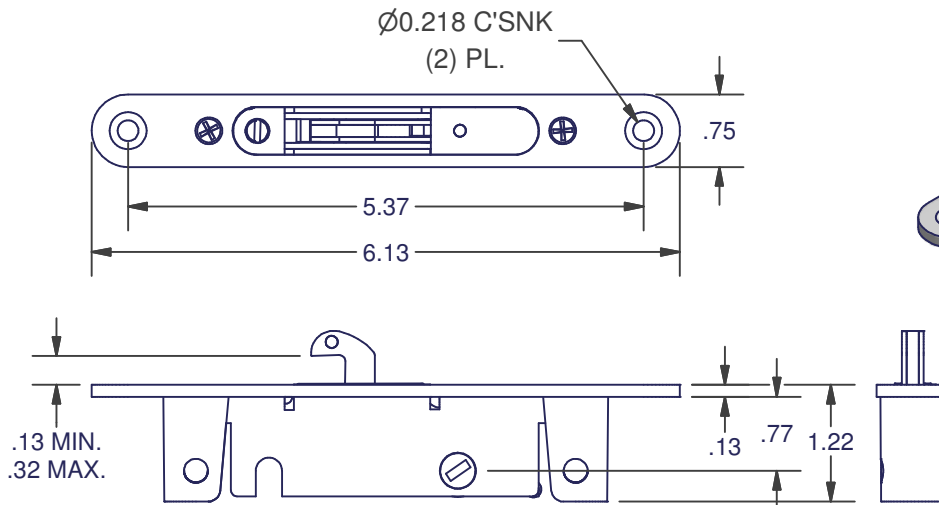

## 597 SERIES

SINGLE POINT  
BOX QTY: 100

LOCK & INSTALLATION SCREWS	
MATERIAL	ITEM #
STEEL	ADH-3024-00

LOCK ONLY	
MATERIAL	ITEM #
STEEL	597

597 SERIES = 537 LOCK + 2147 PLATE  
- SEE 537 LOCK FOR DIMENSIONS

## 840 SERIES

SINGLE POINT  
BOX QTY: 100

LOCK & INSTALLATION SCREWS	
MATERIAL	ITEM #
STEEL	ADH-3019-00

LOCK ONLY	
MATERIAL	ITEM #
STEEL	840

840 SERIES = 537 LOCK + 2397 PLATE  
- SEE 537 LOCK FOR DIMENSIONS

STAINLESS STEEL LOCK  
W/ PAINTED (ZINC)  
TRIMPLATE AVAILABLE.

DIMENSIONS ARE FOR REFERENCE ONLY AND ARE IN INCHES UNLESS OTHERWISE NOTED.  
CONTACT OUR ENGINEERING DEPARTMENT WITH SPECIFIC APPLICATION QUESTIONS OR REQUIREMENTS.  
NOT ALL COMBINATIONS LISTED ARE CURRENTLY STOCKED, EXTRA LEAD TIME MAY BE REQUIRED.