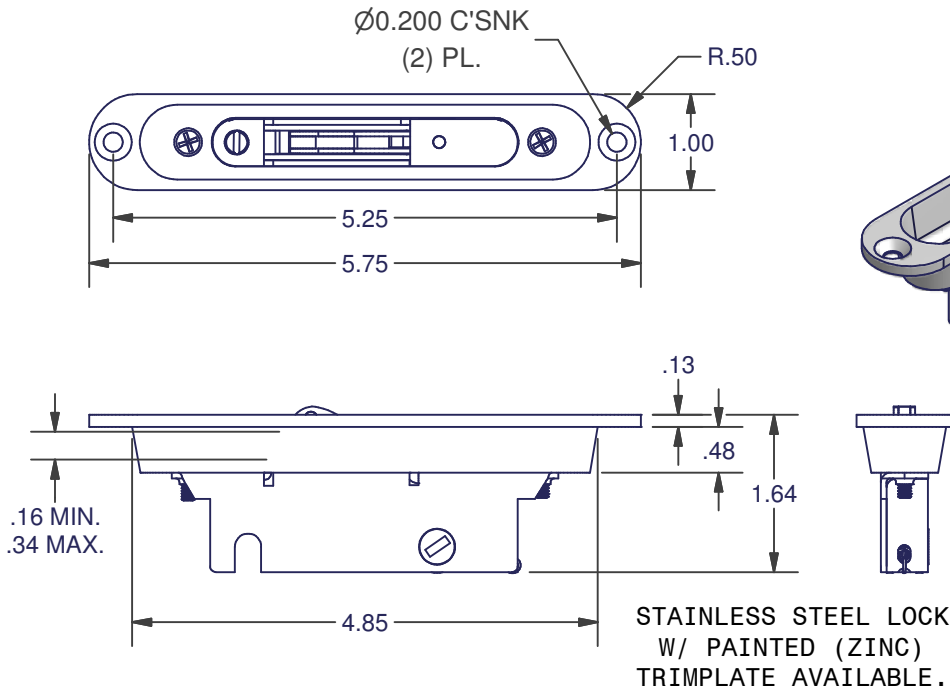

## 597 SERIES

SINGLE POINT  
BOX QTY: 100

LOCK & INSTALLATION SCREWS	
MATERIAL	ITEM #
STEEL	ADH-3024-00

LOCK ONLY	
MATERIAL	ITEM #
STEEL	597

597 SERIES = 537 LOCK + 2147 PLATE  
- SEE 537 LOCK FOR DIMENSIONS

## 840 SERIES

SINGLE POINT  
BOX QTY: 100

LOCK & INSTALLATION SCREWS	
MATERIAL	ITEM #
STEEL	ADH-3019-00

LOCK ONLY	
MATERIAL	ITEM #
STEEL	840

840 SERIES = 537 LOCK + 2397 PLATE  
- SEE 537 LOCK FOR DIMENSIONS

STAINLESS STEEL LOCK  
W/ PAINTED (ZINC)  
TRIMPLATE AVAILABLE.

DIMENSIONS ARE FOR REFERENCE ONLY AND ARE IN INCHES UNLESS OTHERWISE NOTED.  
CONTACT OUR ENGINEERING DEPARTMENT WITH SPECIFIC APPLICATION QUESTIONS OR REQUIREMENTS.  
NOT ALL COMBINATIONS LISTED ARE CURRENTLY STOCKED, EXTRA LEAD TIME MAY BE REQUIRED.