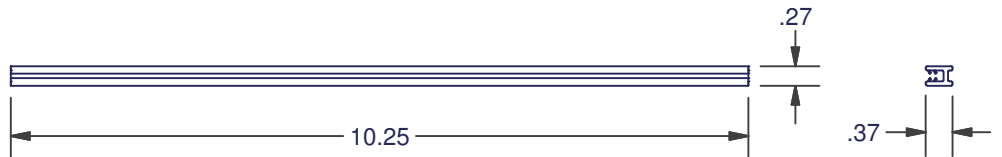

SLIDING DOOR KEEPERS

2494 SERIES SHIM

MATERIAL: PLASTIC
USE WITH 2447, 2496, 2778, 3143, 3145, 3146 KEEPER

2495 SERIES SHIM

MATERIAL: PLASTIC
USE WITH 2470 KEEPER

2853 SERIES SHIM

MATERIAL: PLASTIC
2853-01 (WET WHITE)
2853-06 (VISION TAN)
USE WITH 2447, 2496, 2778, 3143, 3145, 3146 KEEPER

DIMENSIONS ARE FOR REFERENCE ONLY AND ARE IN INCHES UNLESS OTHERWISE NOTED.
CONTACT OUR ENGINEERING DEPARTMENT WITH SPECIFIC APPLICATION QUESTIONS OR REQUIREMENTS.
NOT ALL COMBINATIONS LISTED ARE CURRENTLY STOCKED, EXTRA LEAD TIME MAY BE REQUIRED.