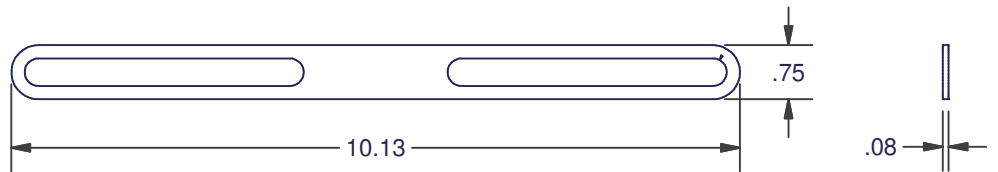

SLIDING DOOR KEEPERS

2494 SERIES SHIM

MATERIAL: PLASTIC
USE WITH 2447, 2496, 2778, 3143, 3145, 3146 KEEPER

2495 SERIES SHIM

MATERIAL: PLASTIC
USE WITH 2470 KEEPER

2853 SERIES SHIM

MATERIAL: PLASTIC
2853-01 (WET WHITE)
2853-06 (VISION TAN)
USE WITH 2447, 2496, 2778, 3143, 3145, 3146 KEEPER

DIMENSIONS ARE FOR REFERENCE ONLY AND ARE IN INCHES UNLESS OTHERWISE NOTED.
CONTACT OUR ENGINEERING DEPARTMENT WITH SPECIFIC APPLICATION QUESTIONS OR REQUIREMENTS.
NOT ALL COMBINATIONS LISTED ARE CURRENTLY STOCKED, EXTRA LEAD TIME MAY BE REQUIRED.