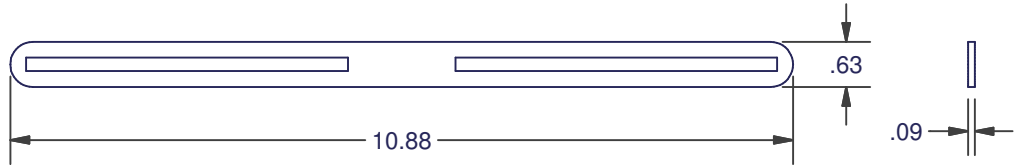

SLIDING DOOR KEEPERS

2494 SERIES SHIM

MATERIAL: PLASTIC
USE WITH 2447, 2496, 2778, 3143, 3145, 3146 KEEPER

2495 SERIES SHIM

MATERIAL: PLASTIC
USE WITH 2470 KEEPER

2853 SERIES SHIM

MATERIAL: PLASTIC
2853-01 (WET WHITE)
2853-06 (VISION TAN)
USE WITH 2447, 2496, 2778, 3143, 3145, 3146 KEEPER

DIMENSIONS ARE FOR REFERENCE ONLY AND ARE IN INCHES UNLESS OTHERWISE NOTED.
CONTACT OUR ENGINEERING DEPARTMENT WITH SPECIFIC APPLICATION QUESTIONS OR REQUIREMENTS.
NOT ALL COMBINATIONS LISTED ARE CURRENTLY STOCKED, EXTRA LEAD TIME MAY BE REQUIRED.