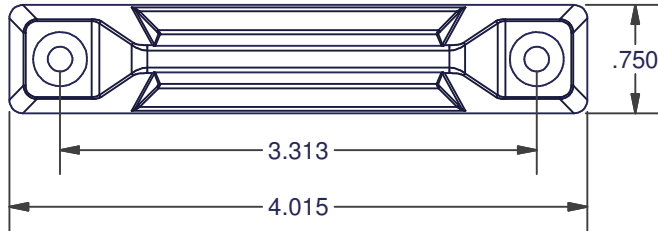

SASH LIFTS

4759

MATERIAL: ZINC

ITEM	COLOR
4759-10CLA	ALMOND CLAY
4759-10MA	MA ALMOND
4759-10MW	MW WHITE
4759-10SB	STANDARD BLACK
4759-10SW	STANDARD WHITE