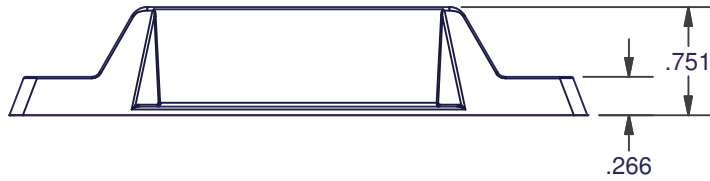

SASH LIFTS

4759

MATERIAL: ZINC

ITEM	COLOR
4759-10CLA	ALMOND CLAY
4759-10MA	MA ALMOND
4759-10MW	MW WHITE
4759-10SB	STANDARD BLACK
4759-10SW	STANDARD WHITE