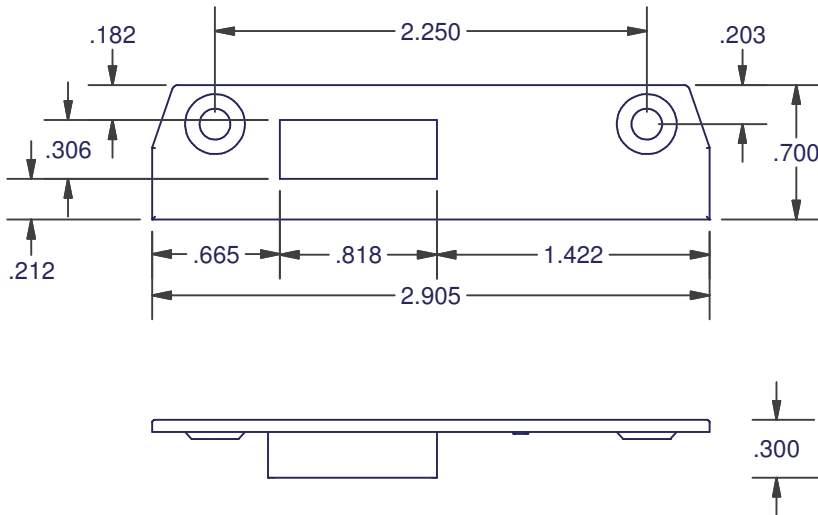

MISC. WINDOW HARDWARE

164-L
KEEPER
LEFT HAND

ITEM	COLOR
164-L-1	WHITE
164-L-4	BEIGE
164-L-7	DARK BROWN

MATERIAL: CELCON

164-R
KEEPER
RIGHT HAND

ITEM	COLOR
164-R-1	WHITE
164-R-4	BEIGE
164-R-7	DARK BROWN

MATERIAL: CELCON

DIMENSIONS ARE FOR REFERENCE ONLY AND ARE IN INCHES UNLESS OTHERWISE NOTED.
CONTACT OUR ENGINEERING DEPARTMENT WITH SPECIFIC APPLICATION QUESTIONS OR REQUIREMENTS.
NOT ALL COMBINATIONS LISTED ARE CURRENTLY STOCKED, EXTRA LEAD TIME MAY BE REQUIRED.