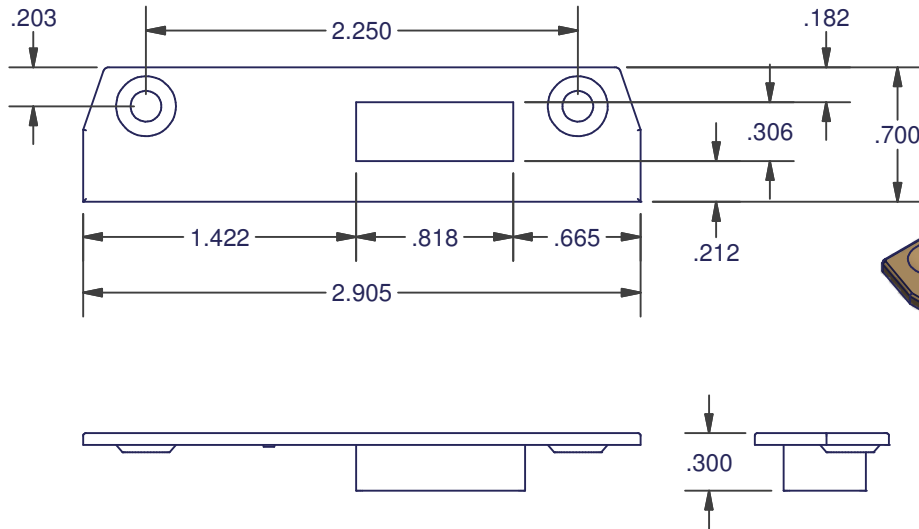

MISC. WINDOW HARDWARE

164-L
KEEPER
LEFT HAND

ITEM	COLOR
164-L-1	WHITE
164-L-4	BEIGE
164-L-7	DARK BROWN

MATERIAL: CELCON

164-R
KEEPER
RIGHT HAND

ITEM	COLOR
164-R-1	WHITE
164-R-4	BEIGE
164-R-7	DARK BROWN

MATERIAL: CELCON

DIMENSIONS ARE FOR REFERENCE ONLY AND ARE IN INCHES UNLESS OTHERWISE NOTED.
CONTACT OUR ENGINEERING DEPARTMENT WITH SPECIFIC APPLICATION QUESTIONS OR REQUIREMENTS.
NOT ALL COMBINATIONS LISTED ARE CURRENTLY STOCKED, EXTRA LEAD TIME MAY BE REQUIRED.