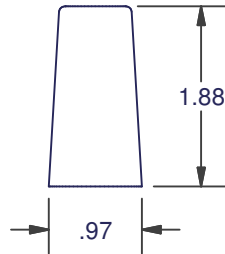

MISC. SLIDING DOOR

- DOOR BUMPER

BUMPERS

I-R112 SERIES

MATERIAL: PVC BASED RUBBER

COLOR	ITEM NUMBER
WHITE	I-R112-2G02
ALMOND	I-R112-2G70
BLACK	I-R112-2G99
DRIFTWOOD	I-R112-2GDW

- DOOR BUMPER