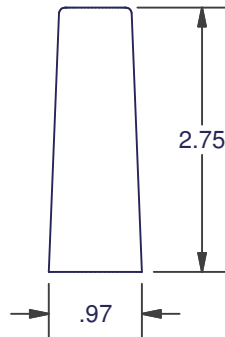

I-R113 SERIES

MATERIAL: PVC BASED RUBBER

COLOR	ITEM NUMBER
WHITE	I-R113-2G02
ALMOND	I-R113-2G70
BLACK	I-R113-2G99

- HEAD BUMPER

2152 SERIES

MATERIAL: PVC BASED RUBBER