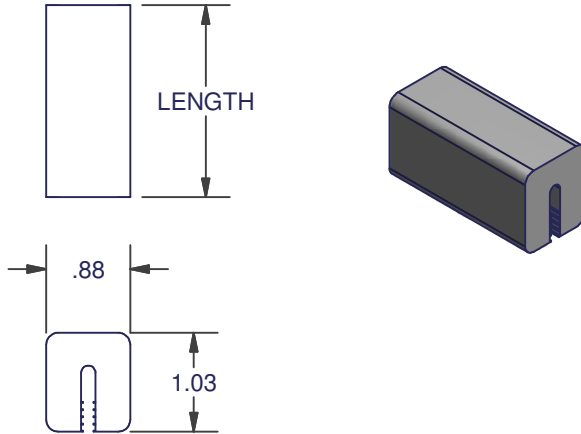

MISC. SLIDING DOOR

- SILL BUMPER

BUMPERS

2151 SERIES

MATERIAL: PVC BASED RUBBER

LENGTH	COLOR	ITEM NUMBER
2.00"	WHITE	2151-2-01
4.00"	WHITE	2151-4-01
4.00"	BEIGE	2151-4-11
4.00"	BROWN	2151-4-15
4.25"	ALMOND	2151-4.25-03
5.25"	ALMOND	2151-5.25-03

- SILL BUMPER

2169 SERIES

MATERIAL: PVC BASED RUBBER

COLOR	ITEM NUMBER
CHAMPAGNE	2169-4

DIMENSIONS ARE FOR REFERENCE ONLY AND ARE IN INCHES UNLESS OTHERWISE NOTED.
 CONTACT OUR ENGINEERING DEPARTMENT WITH SPECIFIC APPLICATION QUESTIONS OR REQUIREMENTS.
 NOT ALL COMBINATIONS LISTED ARE CURRENTLY STOCKED, EXTRA LEAD TIME MAY BE REQUIRED.