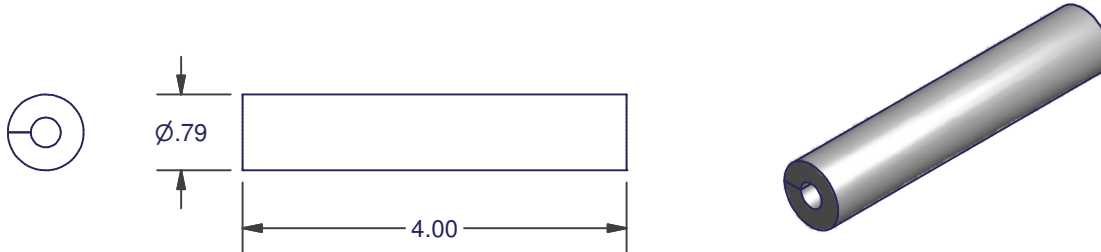

MISC. SLIDING DOOR

- SILL BUMPER

BUMPERS

2151 SERIES

MATERIAL: PVC BASED RUBBER

LENGTH	COLOR	ITEM NUMBER
2.00"	WHITE	2151-2-01
4.00"	WHITE	2151-4-01
4.00"	BEIGE	2151-4-11
4.00"	BROWN	2151-4-15
4.25"	ALMOND	2151-4.25-03
5.25"	ALMOND	2151-5.25-03

- SILL BUMPER

2169 SERIES

MATERIAL: PVC BASED RUBBER

COLOR	ITEM NUMBER
CHAMPAGNE	2169-4

DIMENSIONS ARE FOR REFERENCE ONLY AND ARE IN INCHES UNLESS OTHERWISE NOTED.
 CONTACT OUR ENGINEERING DEPARTMENT WITH SPECIFIC APPLICATION QUESTIONS OR REQUIREMENTS.
 NOT ALL COMBINATIONS LISTED ARE CURRENTLY STOCKED, EXTRA LEAD TIME MAY BE REQUIRED.