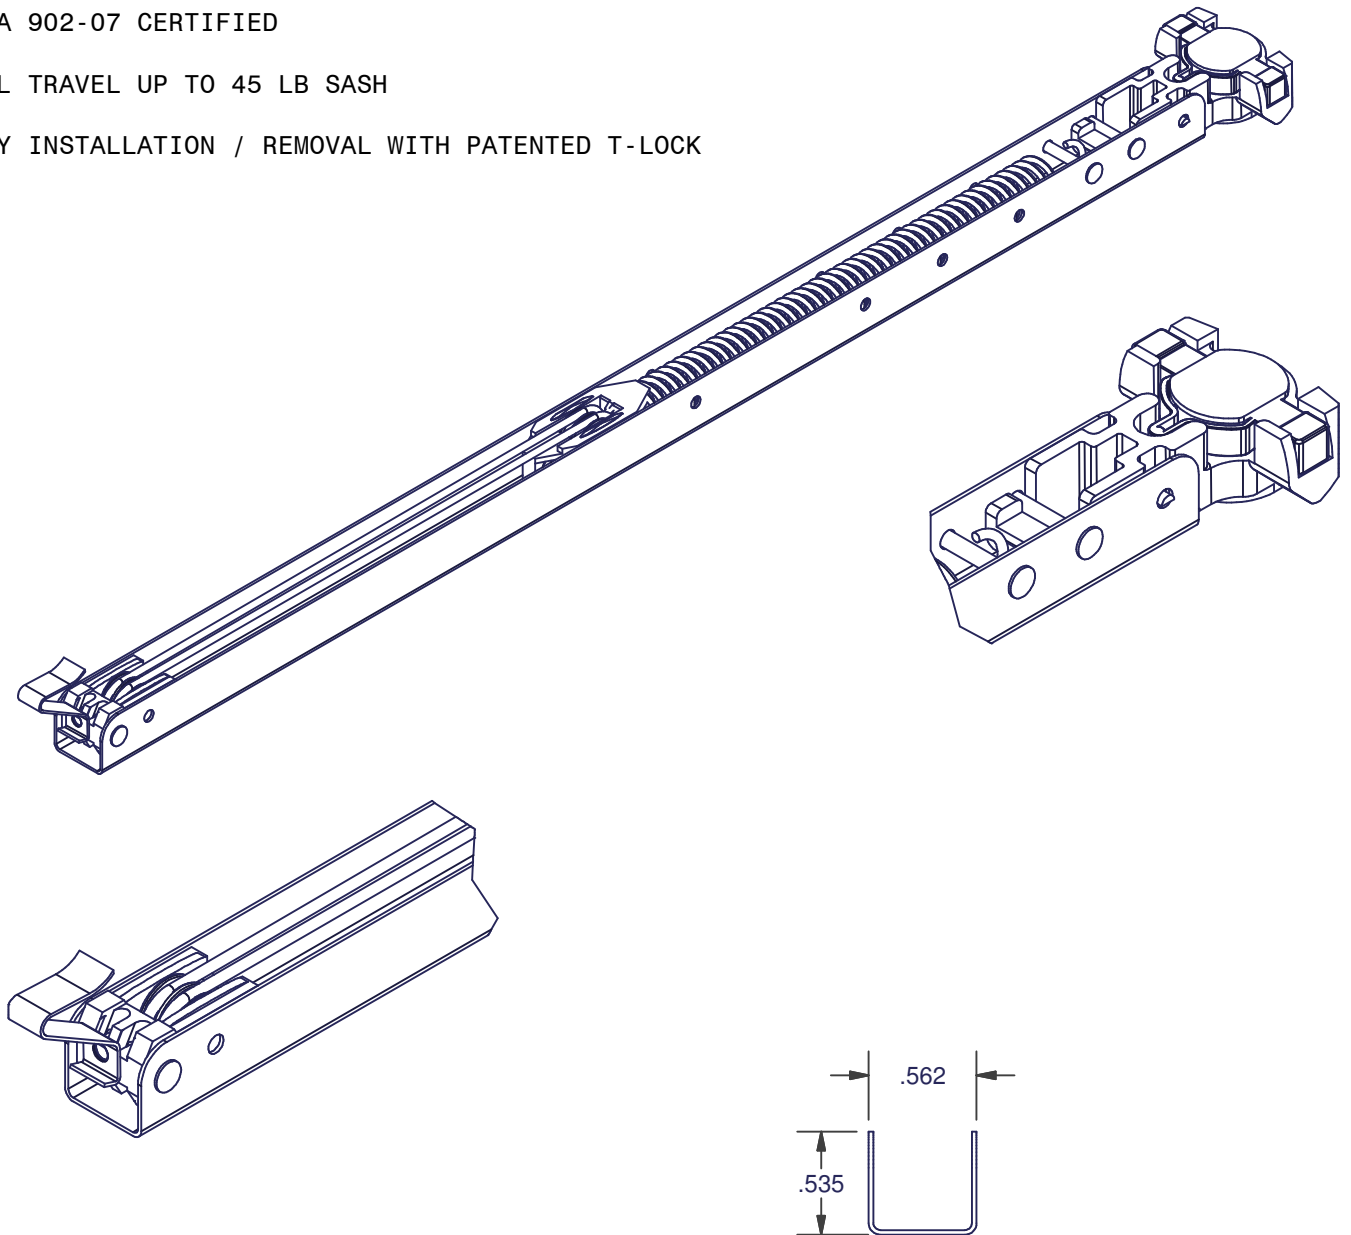

INVERTED TILT B&T BALANCE

716 SERIES

- TRADITIONAL LACE
- AAMA 902-07 CERTIFIED
- FULL TRAVEL UP TO 45 LB SASH
- EASY INSTALLATION / REMOVAL WITH PATENTED T-LOCK

DIMENSIONS ARE FOR REFERENCE ONLY AND ARE IN INCHES UNLESS OTHERWISE NOTED.
CONTACT OUR ENGINEERING DEPARTMENT WITH SPECIFIC APPLICATION QUESTIONS OR REQUIREMENTS.
NOT ALL COMBINATIONS LISTED ARE CURRENTLY STOCKED, EXTRA LEAD TIME MAY BE REQUIRED.