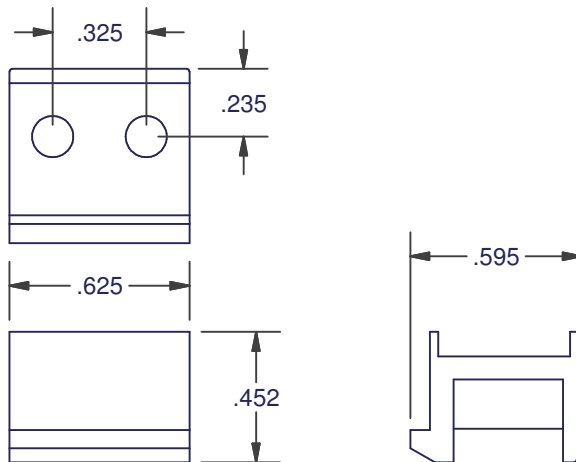

GLIDES

110-G

MATERIAL: NYLON
COLOR: NATURAL

111

MATERIAL: NYLON
COLOR: NATURAL

141

MATERIAL: NYLON
COLOR: BLACK

DIMENSIONS ARE FOR REFERENCE ONLY AND ARE IN INCHES UNLESS OTHERWISE NOTED.
CONTACT OUR ENGINEERING DEPARTMENT WITH SPECIFIC APPLICATION QUESTIONS OR REQUIREMENTS.
NOT ALL COMBINATIONS LISTED ARE CURRENTLY STOCKED, EXTRA LEAD TIME MAY BE REQUIRED.