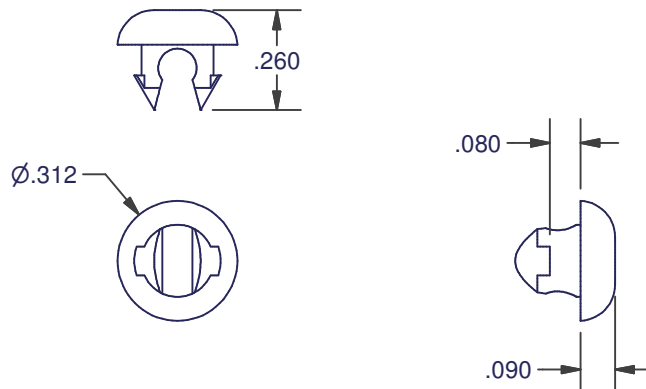

GLIDES

110-G

MATERIAL: NYLON
COLOR: NATURAL

111

MATERIAL: NYLON
COLOR: NATURAL

141

MATERIAL: NYLON
COLOR: BLACK

DIMENSIONS ARE FOR REFERENCE ONLY AND ARE IN INCHES UNLESS OTHERWISE NOTED.
CONTACT OUR ENGINEERING DEPARTMENT WITH SPECIFIC APPLICATION QUESTIONS OR REQUIREMENTS.
NOT ALL COMBINATIONS LISTED ARE CURRENTLY STOCKED, EXTRA LEAD TIME MAY BE REQUIRED.