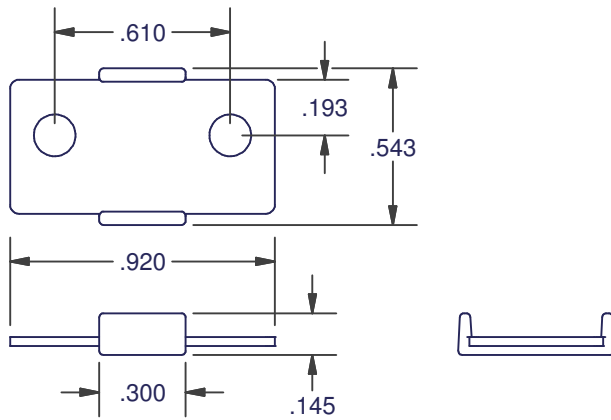

GLIDES

110-G

MATERIAL: NYLON
COLOR: NATURAL

111

MATERIAL: NYLON
COLOR: NATURAL

141

MATERIAL: NYLON
COLOR: BLACK

DIMENSIONS ARE FOR REFERENCE ONLY AND ARE IN INCHES UNLESS OTHERWISE NOTED.
CONTACT OUR ENGINEERING DEPARTMENT WITH SPECIFIC APPLICATION QUESTIONS OR REQUIREMENTS.
NOT ALL COMBINATIONS LISTED ARE CURRENTLY STOCKED, EXTRA LEAD TIME MAY BE REQUIRED.