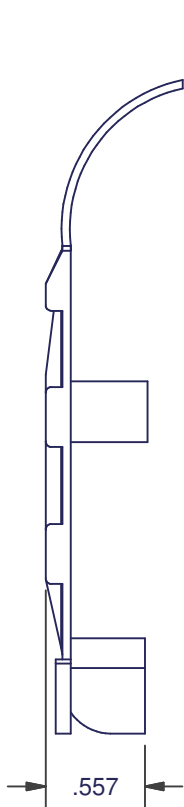

CONSTANT FORCE

983 SERIES - EGRESS

601010
EGRESS DUAL SUPPORT

601020
EGRESS TRIPLE SUPPORT

601050
EGRESS QUAD SUPPORT

EGRESS COIL

MAX TRAVEL OF COILS 35"

APPROXIMATE SPRING POUNDAGE
3lb, 4lb, 5lb 6lb, 7lb & 8lb

DIMENSIONS ARE FOR REFERENCE ONLY AND ARE IN INCHES UNLESS OTHERWISE NOTED.
CONTACT OUR ENGINEERING DEPARTMENT WITH SPECIFIC APPLICATION QUESTIONS OR REQUIREMENTS.
NOT ALL COMBINATIONS LISTED ARE CURRENTLY STOCKED, EXTRA LEAD TIME MAY BE REQUIRED.