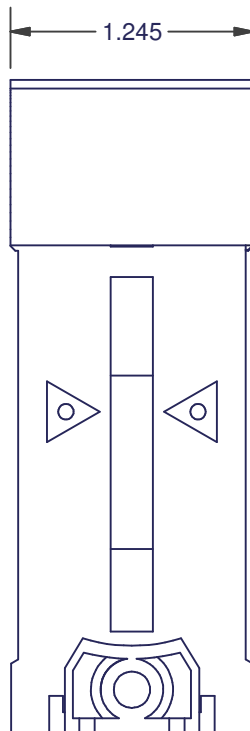

CONSTANT FORCE

983 SERIES - EGRESS

601010
EGRESS DUAL SUPPORT

601020
EGRESS TRIPLE SUPPORT

601050
EGRESS QUAD SUPPORT

EGRESS COIL

MAX TRAVEL OF COILS 35"

APPROXIMATE SPRING POUNDAGE
3lb, 4lb, 5lb 6lb, 7lb & 8lb

DIMENSIONS ARE FOR REFERENCE ONLY AND ARE IN INCHES UNLESS OTHERWISE NOTED.
CONTACT OUR ENGINEERING DEPARTMENT WITH SPECIFIC APPLICATION QUESTIONS OR REQUIREMENTS.
NOT ALL COMBINATIONS LISTED ARE CURRENTLY STOCKED, EXTRA LEAD TIME MAY BE REQUIRED.