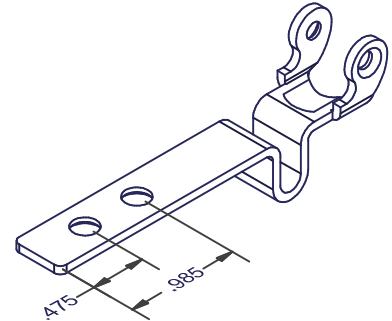

SUPER BOOST ACCESSORIES

210 SERIES ACCESSORIES

40086
F UNIVERSAL TILT FOOT

40234
F STANDARD FOOT

40284
BRACKET FOOT

41122F
BRACKET FOOT

47314
GUIDE

51700
SASH CLIP

DIMENSIONS ARE FOR REFERENCE ONLY AND ARE IN INCHES UNLESS OTHERWISE NOTED.
CONTACT OUR ENGINEERING DEPARTMENT WITH SPECIFIC APPLICATION QUESTIONS OR REQUIREMENTS.
NOT ALL COMBINATIONS LISTED ARE CURRENTLY STOCKED, EXTRA LEAD TIME MAY BE REQUIRED.