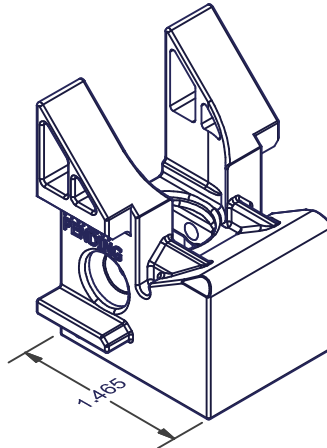

SUPER BOOST ACCESSORIES

210 SERIES ACCESSORIES

40086
F UNIVERSAL TILT FOOT

40234
F STANDARD FOOT

40284
BRACKET FOOT

41122F
BRACKET FOOT

47314
GUIDE

51700
SASH CLIP

DIMENSIONS ARE FOR REFERENCE ONLY AND ARE IN INCHES UNLESS OTHERWISE NOTED.
CONTACT OUR ENGINEERING DEPARTMENT WITH SPECIFIC APPLICATION QUESTIONS OR REQUIREMENTS.
NOT ALL COMBINATIONS LISTED ARE CURRENTLY STOCKED, EXTRA LEAD TIME MAY BE REQUIRED.