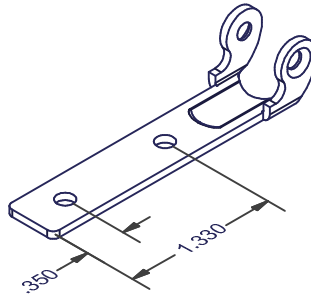

SUPER BOOST ACCESSORIES

210 SERIES ACCESSORIES

40086
F UNIVERSAL TILT FOOT

40234
F STANDARD FOOT

40284
BRACKET FOOT

41122F
BRACKET FOOT

47314
GUIDE

51700
SASH CLIP

DIMENSIONS ARE FOR REFERENCE ONLY AND ARE IN INCHES UNLESS OTHERWISE NOTED.
CONTACT OUR ENGINEERING DEPARTMENT WITH SPECIFIC APPLICATION QUESTIONS OR REQUIREMENTS.
NOT ALL COMBINATIONS LISTED ARE CURRENTLY STOCKED, EXTRA LEAD TIME MAY BE REQUIRED.