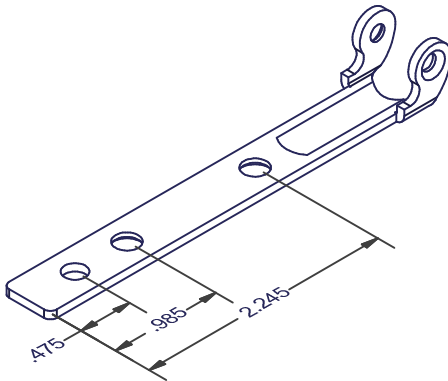

SUPER BOOST ACCESSORIES

210 SERIES ACCESSORIES

40086
F UNIVERSAL TILT FOOT

40234
F STANDARD FOOT

40284
BRACKET FOOT

41122F
BRACKET FOOT

47314
GUIDE

51700
SASH CLIP

DIMENSIONS ARE FOR REFERENCE ONLY AND ARE IN INCHES UNLESS OTHERWISE NOTED.
CONTACT OUR ENGINEERING DEPARTMENT WITH SPECIFIC APPLICATION QUESTIONS OR REQUIREMENTS.
NOT ALL COMBINATIONS LISTED ARE CURRENTLY STOCKED, EXTRA LEAD TIME MAY BE REQUIRED.