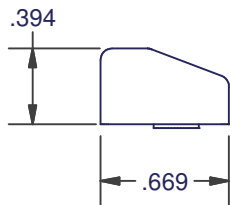

ACCESSORIES

TIE BAR GUIDE

15-XXX-0-31-000 NON HANDED

CUSTOMIZABLE

CUSTOMIZABLE

SASH RAMP

20-001-0-01-000 NON HANDED

SASH RAMP

20-002-0-00-000 NON HANDED

DIMENSIONS ARE FOR REFERENCE ONLY AND ARE IN INCHES UNLESS OTHERWISE NOTED.
 CONTACT OUR ENGINEERING DEPARTMENT WITH SPECIFIC APPLICATION QUESTIONS OR REQUIREMENTS.
 NOT ALL COMBINATIONS LISTED ARE CURRENTLY STOCKED, EXTRA LEAD TIME MAY BE REQUIRED.