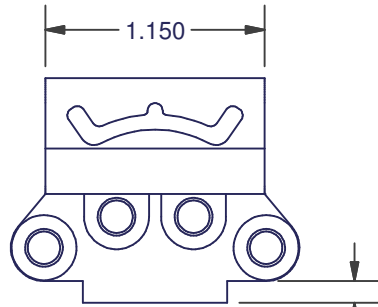

ACCESSORIES

TIE BAR GUIDE

15-XXX-0-31-000 NON HANDED

CUSTOMIZABLE

CUSTOMIZABLE

SASH RAMP

20-001-0-01-000 NON HANDED

SASH RAMP

20-002-0-00-000 NON HANDED

DIMENSIONS ARE FOR REFERENCE ONLY AND ARE IN INCHES UNLESS OTHERWISE NOTED.
 CONTACT OUR ENGINEERING DEPARTMENT WITH SPECIFIC APPLICATION QUESTIONS OR REQUIREMENTS.
 NOT ALL COMBINATIONS LISTED ARE CURRENTLY STOCKED, EXTRA LEAD TIME MAY BE REQUIRED.