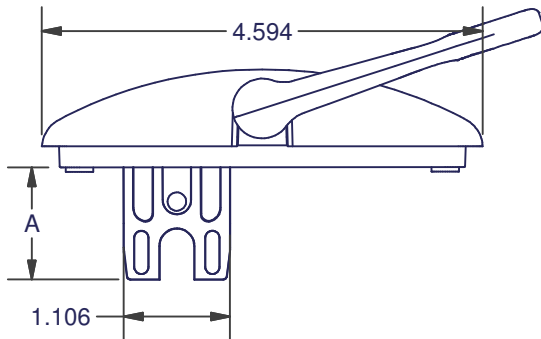

ACCESSORIES

HANDLE

11-000-1-00-XXX LEFT HAND SHOWN
 11-000-2-00-XXX RIGHT HAND MIRROR IMAGE

MULTIPOINT LOCKS NON HANDED

12-010-0-00-XXX

MULTIPOINT LOCKS NON HANDED

12-011-0-50-XXX SHORT SLIDER LOCK (A 1.166)
 12-011-0-51-XXX MEDIUM SLIDER LOCK (A 1.416)
 12-011-0-52-XXX LONG SLIDER LOCK (A 1.666)

DIMENSIONS ARE FOR REFERENCE ONLY AND ARE IN INCHES UNLESS OTHERWISE NOTED.
 CONTACT OUR ENGINEERING DEPARTMENT WITH SPECIFIC APPLICATION QUESTIONS OR REQUIREMENTS.
 NOT ALL COMBINATIONS LISTED ARE CURRENTLY STOCKED, EXTRA LEAD TIME MAY BE REQUIRED.