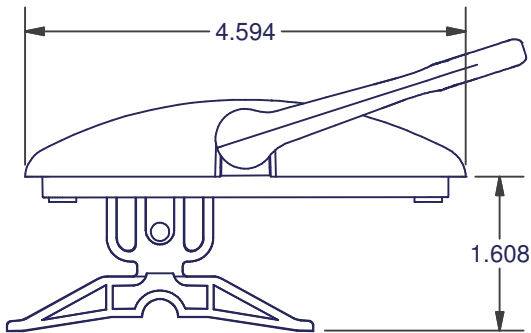

ACCESSORIES

HANDLE

11-000-1-00-XXX LEFT HAND SHOWN
 11-000-2-00-XXX RIGHT HAND MIRROR IMAGE

MULTIPOINT LOCKS NON HANDED

12-010-0-00-XXX

MULTIPOINT LOCKS NON HANDED

12-011-0-50-XXX SHORT SLIDER LOCK (A 1.166)
 12-011-0-51-XXX MEDIUM SLIDER LOCK (A 1.416)
 12-011-0-52-XXX LONG SLIDER LOCK (A 1.666)

DIMENSIONS ARE FOR REFERENCE ONLY AND ARE IN INCHES UNLESS OTHERWISE NOTED.
 CONTACT OUR ENGINEERING DEPARTMENT WITH SPECIFIC APPLICATION QUESTIONS OR REQUIREMENTS.
 NOT ALL COMBINATIONS LISTED ARE CURRENTLY STOCKED, EXTRA LEAD TIME MAY BE REQUIRED.