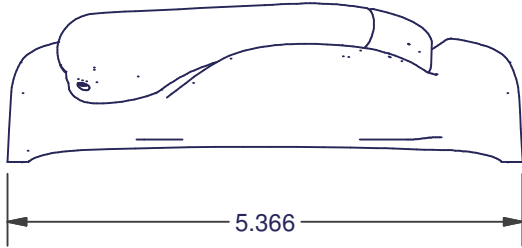

ACCESSORIES

HANDLE

11-000-1-00-XXX LEFT HAND SHOWN
 11-000-2-00-XXX RIGHT HAND MIRROR IMAGE

MULTIPOINT LOCKS NON HANDED

12-010-0-00-XXX

MULTIPOINT LOCKS NON HANDED

12-011-0-50-XXX SHORT SLIDER LOCK (A 1.166)
 12-011-0-51-XXX MEDIUM SLIDER LOCK (A 1.416)
 12-011-0-52-XXX LONG SLIDER LOCK (A 1.666)

DIMENSIONS ARE FOR REFERENCE ONLY AND ARE IN INCHES UNLESS OTHERWISE NOTED.
 CONTACT OUR ENGINEERING DEPARTMENT WITH SPECIFIC APPLICATION QUESTIONS OR REQUIREMENTS.
 NOT ALL COMBINATIONS LISTED ARE CURRENTLY STOCKED, EXTRA LEAD TIME MAY BE REQUIRED.