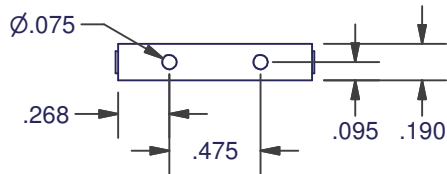

121-RE

MATERIAL: NYLON

ITEM	COLOR
121-2-2	BLACK
121-2-8	NATURAL

130

MATERIAL: NYLON

ITEM	COLOR
130-2	BLACK
130-8	NATURAL

DIMENSIONS ARE FOR REFERENCE ONLY AND ARE IN INCHES UNLESS OTHERWISE NOTED.
CONTACT OUR ENGINEERING DEPARTMENT WITH SPECIFIC APPLICATION QUESTIONS OR REQUIREMENTS.
NOT ALL COMBINATIONS LISTED ARE CURRENTLY STOCKED, EXTRA LEAD TIME MAY BE REQUIRED.