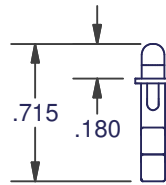

MUNTIN KEEPERS

120-R

MATERIAL: NYLON

ITEM	DIM A	COLOR
120-250-2-R	0.250	BLACK
120-250-8-R	0.250	NATURAL
120-312-2-R	0.313	BLACK
120-312-8-R	0.313	NATURAL
120-375-2-R	0.375	BLACK
120-375-8-R	0.375	NATURAL
120-438-2-R	0.438	BLACK
120-438-8-R	0.438	NATURAL
120-500-2-R	0.500	BLACK
120-500-8-R	0.500	NATURAL

121-RE

MATERIAL: NYLON

ITEM	COLOR
121-2-2	BLACK
121-2-8	NATURAL

130

MATERIAL: NYLON

ITEM	COLOR
130-2	BLACK
130-8	NATURAL

DIMENSIONS ARE FOR REFERENCE ONLY AND ARE IN INCHES UNLESS OTHERWISE NOTED.
CONTACT OUR ENGINEERING DEPARTMENT WITH SPECIFIC APPLICATION QUESTIONS OR REQUIREMENTS.
NOT ALL COMBINATIONS LISTED ARE CURRENTLY STOCKED, EXTRA LEAD TIME MAY BE REQUIRED.