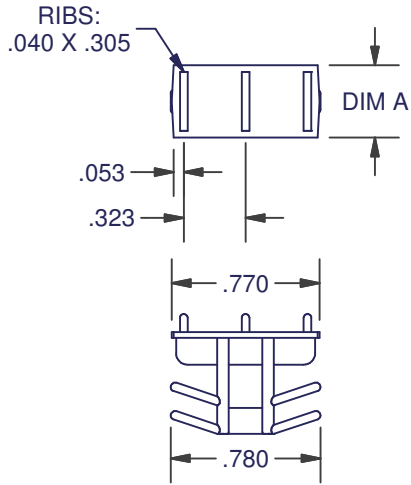

MUNTIN KEEPERS

120-R

MATERIAL: NYLON

ITEM	DIM A	COLOR
120-250-2-R	0.250	BLACK
120-250-8-R	0.250	NATURAL
120-312-2-R	0.313	BLACK
120-312-8-R	0.313	NATURAL
120-375-2-R	0.375	BLACK
120-375-8-R	0.375	NATURAL
120-438-2-R	0.438	BLACK
120-438-8-R	0.438	NATURAL
120-500-2-R	0.500	BLACK
120-500-8-R	0.500	NATURAL

121-RE

MATERIAL: NYLON

ITEM	COLOR
121-2-2	BLACK
121-2-8	NATURAL

130

MATERIAL: NYLON

ITEM	COLOR
130-2	BLACK
130-8	NATURAL

DIMENSIONS ARE FOR REFERENCE ONLY AND ARE IN INCHES UNLESS OTHERWISE NOTED.
CONTACT OUR ENGINEERING DEPARTMENT WITH SPECIFIC APPLICATION QUESTIONS OR REQUIREMENTS.
NOT ALL COMBINATIONS LISTED ARE CURRENTLY STOCKED, EXTRA LEAD TIME MAY BE REQUIRED.