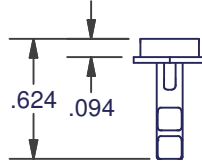

MUNTIN KEEPERS

120-R

MATERIAL: NYLON

ITEM	DIM A	COLOR
120-250-2-R	0.250	BLACK
120-250-8-R	0.250	NATURAL
120-312-2-R	0.313	BLACK
120-312-8-R	0.313	NATURAL
120-375-2-R	0.375	BLACK
120-375-8-R	0.375	NATURAL
120-438-2-R	0.438	BLACK
120-438-8-R	0.438	NATURAL
120-500-2-R	0.500	BLACK
120-500-8-R	0.500	NATURAL

121-RE

MATERIAL: NYLON

ITEM	COLOR
121-2-2	BLACK
121-2-8	NATURAL

130

MATERIAL: NYLON

ITEM	COLOR
130-2	BLACK
130-8	NATURAL

DIMENSIONS ARE FOR REFERENCE ONLY AND ARE IN INCHES UNLESS OTHERWISE NOTED.
CONTACT OUR ENGINEERING DEPARTMENT WITH SPECIFIC APPLICATION QUESTIONS OR REQUIREMENTS.
NOT ALL COMBINATIONS LISTED ARE CURRENTLY STOCKED, EXTRA LEAD TIME MAY BE REQUIRED.