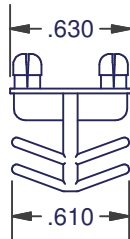

MUNTIN KEEPERS

120-R

MATERIAL: NYLON

ITEM	DIM A	COLOR
120-250-2-R	0.250	BLACK
120-250-8-R	0.250	NATURAL
120-312-2-R	0.313	BLACK
120-312-8-R	0.313	NATURAL
120-375-2-R	0.375	BLACK
120-375-8-R	0.375	NATURAL
120-438-2-R	0.438	BLACK
120-438-8-R	0.438	NATURAL
120-500-2-R	0.500	BLACK
120-500-8-R	0.500	NATURAL

121-RE

MATERIAL: NYLON

ITEM	COLOR
121-2-2	BLACK
121-2-8	NATURAL

130

MATERIAL: NYLON

ITEM	COLOR
130-2	BLACK
130-8	NATURAL

DIMENSIONS ARE FOR REFERENCE ONLY AND ARE IN INCHES UNLESS OTHERWISE NOTED.
CONTACT OUR ENGINEERING DEPARTMENT WITH SPECIFIC APPLICATION QUESTIONS OR REQUIREMENTS.
NOT ALL COMBINATIONS LISTED ARE CURRENTLY STOCKED, EXTRA LEAD TIME MAY BE REQUIRED.