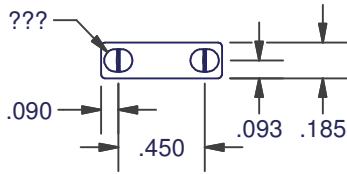

MUNTIN KEEPERS

120-R

MATERIAL: NYLON

ITEM	DIM A	COLOR
120-250-2-R	0.250	BLACK
120-250-8-R	0.250	NATURAL
120-312-2-R	0.313	BLACK
120-312-8-R	0.313	NATURAL
120-375-2-R	0.375	BLACK
120-375-8-R	0.375	NATURAL
120-438-2-R	0.438	BLACK
120-438-8-R	0.438	NATURAL
120-500-2-R	0.500	BLACK
120-500-8-R	0.500	NATURAL

121-RE

MATERIAL: NYLON

ITEM	COLOR
121-2-2	BLACK
121-2-8	NATURAL

130

MATERIAL: NYLON

ITEM	COLOR
130-2	BLACK
130-8	NATURAL

DIMENSIONS ARE FOR REFERENCE ONLY AND ARE IN INCHES UNLESS OTHERWISE NOTED.
CONTACT OUR ENGINEERING DEPARTMENT WITH SPECIFIC APPLICATION QUESTIONS OR REQUIREMENTS.
NOT ALL COMBINATIONS LISTED ARE CURRENTLY STOCKED, EXTRA LEAD TIME MAY BE REQUIRED.