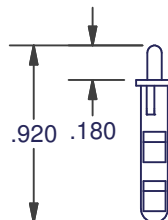

121-RE

MATERIAL: NYLON

ITEM	COLOR
121-2-2	BLACK
121-2-8	NATURAL

130

MATERIAL: NYLON

ITEM	COLOR
130-2	BLACK
130-8	NATURAL

DIMENSIONS ARE FOR REFERENCE ONLY AND ARE IN INCHES UNLESS OTHERWISE NOTED.
CONTACT OUR ENGINEERING DEPARTMENT WITH SPECIFIC APPLICATION QUESTIONS OR REQUIREMENTS.
NOT ALL COMBINATIONS LISTED ARE CURRENTLY STOCKED, EXTRA LEAD TIME MAY BE REQUIRED.