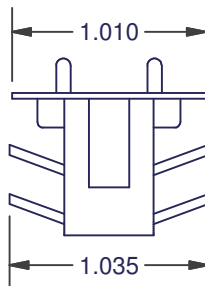

121-RE

MATERIAL: NYLON

ITEM	COLOR
121-2-2	BLACK
121-2-8	NATURAL

130

MATERIAL: NYLON

ITEM	COLOR
130-2	BLACK
130-8	NATURAL

DIMENSIONS ARE FOR REFERENCE ONLY AND ARE IN INCHES UNLESS OTHERWISE NOTED.
CONTACT OUR ENGINEERING DEPARTMENT WITH SPECIFIC APPLICATION QUESTIONS OR REQUIREMENTS.
NOT ALL COMBINATIONS LISTED ARE CURRENTLY STOCKED, EXTRA LEAD TIME MAY BE REQUIRED.