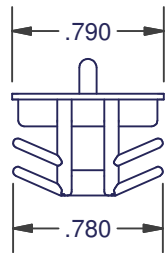

# MUNTIN KEEPERS

**120-1**

MATERIAL: NYLON  
COLOR: NATURAL

**120-2**

MATERIAL: NYLON  
COLOR: NATURAL

**120-NR**

MATERIAL: NYLON

ITEM	DIM A	COLOR
120-250-2-NR	0.250	BLACK
120-250-8-NR	0.250	NATURAL
120-312-2-NR	0.313	BLACK
120-312-8-NR	0.313	NATURAL
120-375-2-NR	0.375	BLACK
120-375-8-NR	0.375	NATURAL
120-438-2-NR	0.438	BLACK
120-438-8-NR	0.438	NATURAL
120-500-2-NR	0.500	BLACK
120-500-8-NR	0.500	NATURAL

DIMENSIONS ARE FOR REFERENCE ONLY AND ARE IN INCHES UNLESS OTHERWISE NOTED.  
CONTACT OUR ENGINEERING DEPARTMENT WITH SPECIFIC APPLICATION QUESTIONS OR REQUIREMENTS.  
NOT ALL COMBINATIONS LISTED ARE CURRENTLY STOCKED, EXTRA LEAD TIME MAY BE REQUIRED.