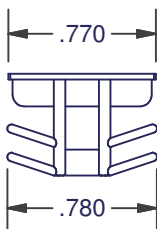

# MUNTIN KEEPERS

**120-1**

MATERIAL: NYLON  
COLOR: NATURAL

**120-2**

MATERIAL: NYLON  
COLOR: NATURAL

**120-NR**

MATERIAL: NYLON

ITEM	DIM A	COLOR
120-250-2-NR	0.250	BLACK
120-250-8-NR	0.250	NATURAL
120-312-2-NR	0.313	BLACK
120-312-8-NR	0.313	NATURAL
120-375-2-NR	0.375	BLACK
120-375-8-NR	0.375	NATURAL
120-438-2-NR	0.438	BLACK
120-438-8-NR	0.438	NATURAL
120-500-2-NR	0.500	BLACK
120-500-8-NR	0.500	NATURAL

DIMENSIONS ARE FOR REFERENCE ONLY AND ARE IN INCHES UNLESS OTHERWISE NOTED.  
CONTACT OUR ENGINEERING DEPARTMENT WITH SPECIFIC APPLICATION QUESTIONS OR REQUIREMENTS.  
NOT ALL COMBINATIONS LISTED ARE CURRENTLY STOCKED, EXTRA LEAD TIME MAY BE REQUIRED.