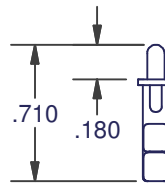

# MUNTIN KEEPERS

**120-1**

MATERIAL: NYLON  
COLOR: NATURAL

**120-2**

MATERIAL: NYLON  
COLOR: NATURAL

**120-NR**

MATERIAL: NYLON

ITEM	DIM A	COLOR
120-250-2-NR	0.250	BLACK
120-250-8-NR	0.250	NATURAL
120-312-2-NR	0.313	BLACK
120-312-8-NR	0.313	NATURAL
120-375-2-NR	0.375	BLACK
120-375-8-NR	0.375	NATURAL
120-438-2-NR	0.438	BLACK
120-438-8-NR	0.438	NATURAL
120-500-2-NR	0.500	BLACK
120-500-8-NR	0.500	NATURAL

DIMENSIONS ARE FOR REFERENCE ONLY AND ARE IN INCHES UNLESS OTHERWISE NOTED.  
CONTACT OUR ENGINEERING DEPARTMENT WITH SPECIFIC APPLICATION QUESTIONS OR REQUIREMENTS.  
NOT ALL COMBINATIONS LISTED ARE CURRENTLY STOCKED, EXTRA LEAD TIME MAY BE REQUIRED.