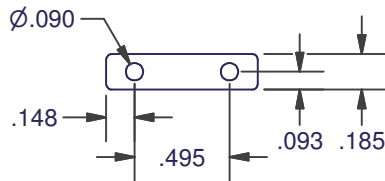

# MUNTIN KEEPERS

**120-1**

MATERIAL: NYLON  
COLOR: NATURAL

**120-2**

MATERIAL: NYLON  
COLOR: NATURAL

**120-NR**

MATERIAL: NYLON

ITEM	DIM A	COLOR
120-250-2-NR	0.250	BLACK
120-250-8-NR	0.250	NATURAL
120-312-2-NR	0.313	BLACK
120-312-8-NR	0.313	NATURAL
120-375-2-NR	0.375	BLACK
120-375-8-NR	0.375	NATURAL
120-438-2-NR	0.438	BLACK
120-438-8-NR	0.438	NATURAL
120-500-2-NR	0.500	BLACK
120-500-8-NR	0.500	NATURAL

DIMENSIONS ARE FOR REFERENCE ONLY AND ARE IN INCHES UNLESS OTHERWISE NOTED.  
CONTACT OUR ENGINEERING DEPARTMENT WITH SPECIFIC APPLICATION QUESTIONS OR REQUIREMENTS.  
NOT ALL COMBINATIONS LISTED ARE CURRENTLY STOCKED, EXTRA LEAD TIME MAY BE REQUIRED.