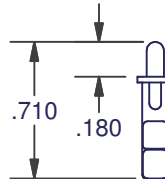

# MUNTIN KEEPERS

**120-1**

MATERIAL: NYLON  
COLOR: NATURAL

**120-2**

MATERIAL: NYLON  
COLOR: NATURAL

**120-NR**

MATERIAL: NYLON

ITEM	DIM A	COLOR
120-250-2-NR	0.250	BLACK
120-250-8-NR	0.250	NATURAL
120-312-2-NR	0.313	BLACK
120-312-8-NR	0.313	NATURAL
120-375-2-NR	0.375	BLACK
120-375-8-NR	0.375	NATURAL
120-438-2-NR	0.438	BLACK
120-438-8-NR	0.438	NATURAL
120-500-2-NR	0.500	BLACK
120-500-8-NR	0.500	NATURAL

DIMENSIONS ARE FOR REFERENCE ONLY AND ARE IN INCHES UNLESS OTHERWISE NOTED.  
CONTACT OUR ENGINEERING DEPARTMENT WITH SPECIFIC APPLICATION QUESTIONS OR REQUIREMENTS.  
NOT ALL COMBINATIONS LISTED ARE CURRENTLY STOCKED, EXTRA LEAD TIME MAY BE REQUIRED.