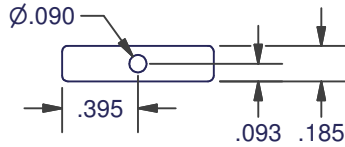

# MUNTIN KEEPERS

**120-1**

MATERIAL: NYLON  
COLOR: NATURAL

**120-2**

MATERIAL: NYLON  
COLOR: NATURAL

**120-NR**

MATERIAL: NYLON

ITEM	DIM A	COLOR
120-250-2-NR	0.250	BLACK
120-250-8-NR	0.250	NATURAL
120-312-2-NR	0.313	BLACK
120-312-8-NR	0.313	NATURAL
120-375-2-NR	0.375	BLACK
120-375-8-NR	0.375	NATURAL
120-438-2-NR	0.438	BLACK
120-438-8-NR	0.438	NATURAL
120-500-2-NR	0.500	BLACK
120-500-8-NR	0.500	NATURAL

DIMENSIONS ARE FOR REFERENCE ONLY AND ARE IN INCHES UNLESS OTHERWISE NOTED.  
CONTACT OUR ENGINEERING DEPARTMENT WITH SPECIFIC APPLICATION QUESTIONS OR REQUIREMENTS.  
NOT ALL COMBINATIONS LISTED ARE CURRENTLY STOCKED, EXTRA LEAD TIME MAY BE REQUIRED.